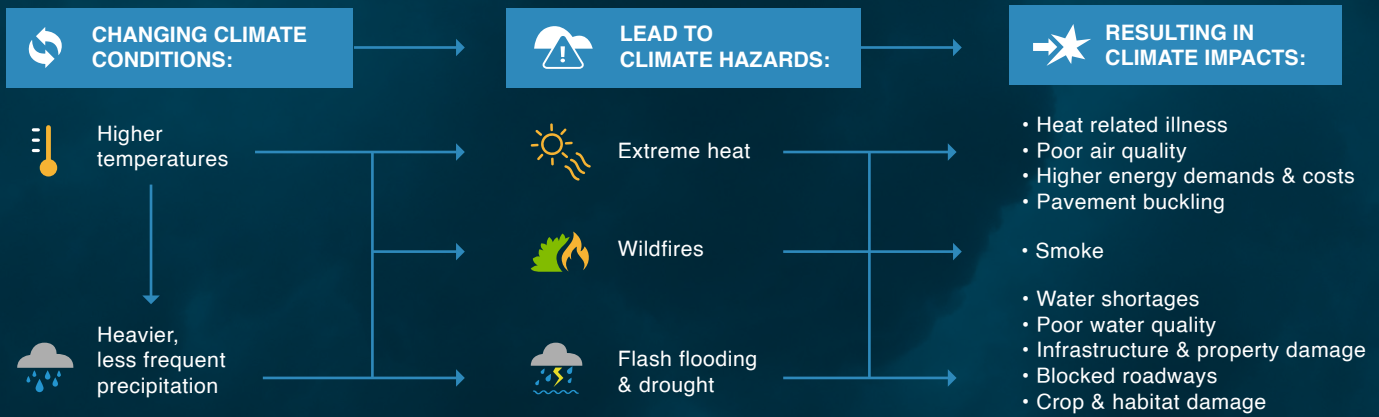

What's Causing Climate Change in Clark County?

The greenhouse gases we release by burning fossil fuels (like natural gas, coal, and gasoline) to power our homes, businesses, and vehicles create a thick "blanket" in the atmosphere, trapping heat and leading to disruptions in the Earth's climate. The result is extreme temperatures and drought, which we are already experiencing in Southern Nevada.

12%

SOLID WASTE

2%

WATER & WASTEWATER

Preparing for Climate Impacts

Here in Clark County, we have already begun to feel the impacts of a changing climate. Increasing greenhouse gas emissions create two changes in climate conditions in Clark County: higher temperatures and more extreme precipitation. These changes lead to climate hazards like **extreme heat, drought, flooding, and wildfires**. The County has also experienced extreme wind events in recent years, but the science on how climate change affects extreme wind is still evolving. These hazards have direct impacts on the local economy, infrastructure, and the health and well-being of Clark County's communities.

These climate impacts in turn threaten our communities' cultures and traditions, natural world, economy, and way of life. **That's why Clark County is taking bold action now.**

Climate Hazards in Clark County