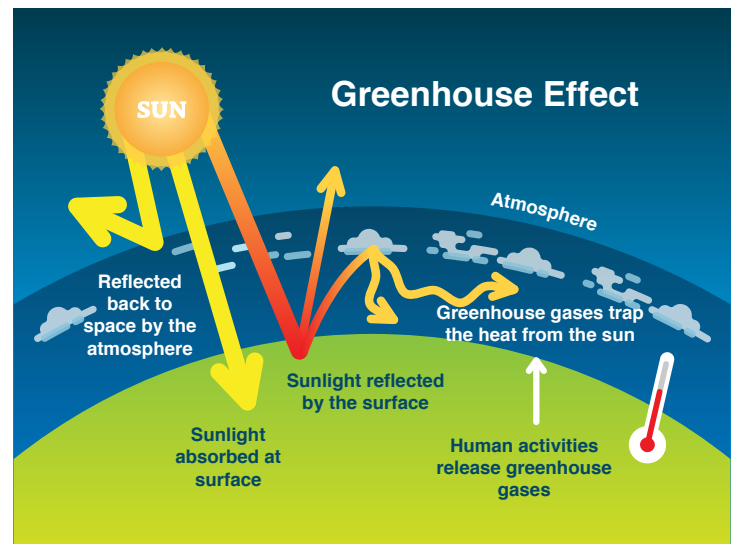

50%

BUILDINGS & ENERGY

36%

TRANSPORTATION*

*Includes all transportation plus construction and other equipment

12%

SOLID WASTE

2%

WATER & WASTEWATER